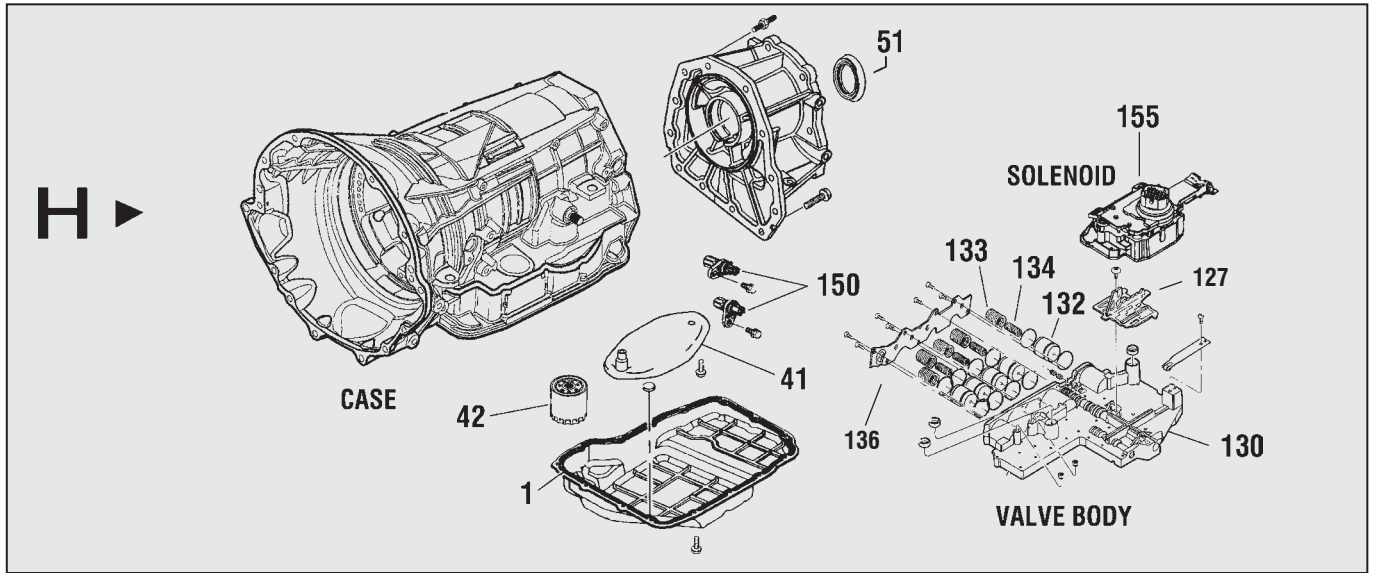

545RFE 5 SPEED

45RFE - RWD/4WD FULLY ELECTRONIC - 4 SPEED

Oil Filter 45RFE
15 Bolt Pan
87700

Cooler Return Filter
45RFE
87702

Grand Cherokee 4.7L V8 - 45RFE 99-Up
Durango - 45RFE 00-Up
Jeep - 545RFE 04-Up