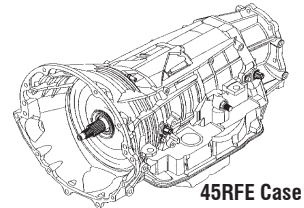

545RFE 5 SPEED

45RFE - RWD/4WD FULLY ELECTRONIC - 4 SPEED

Oil Filter 45RFE
15 Bolt Pan
87700

Cooler Return Filter
45RFE
87702

Grand Cherokee 4.7L V8 - 45RFE 99-Up
Durango - 45RFE 00-Up
Jeep - 545RFE 04-Up